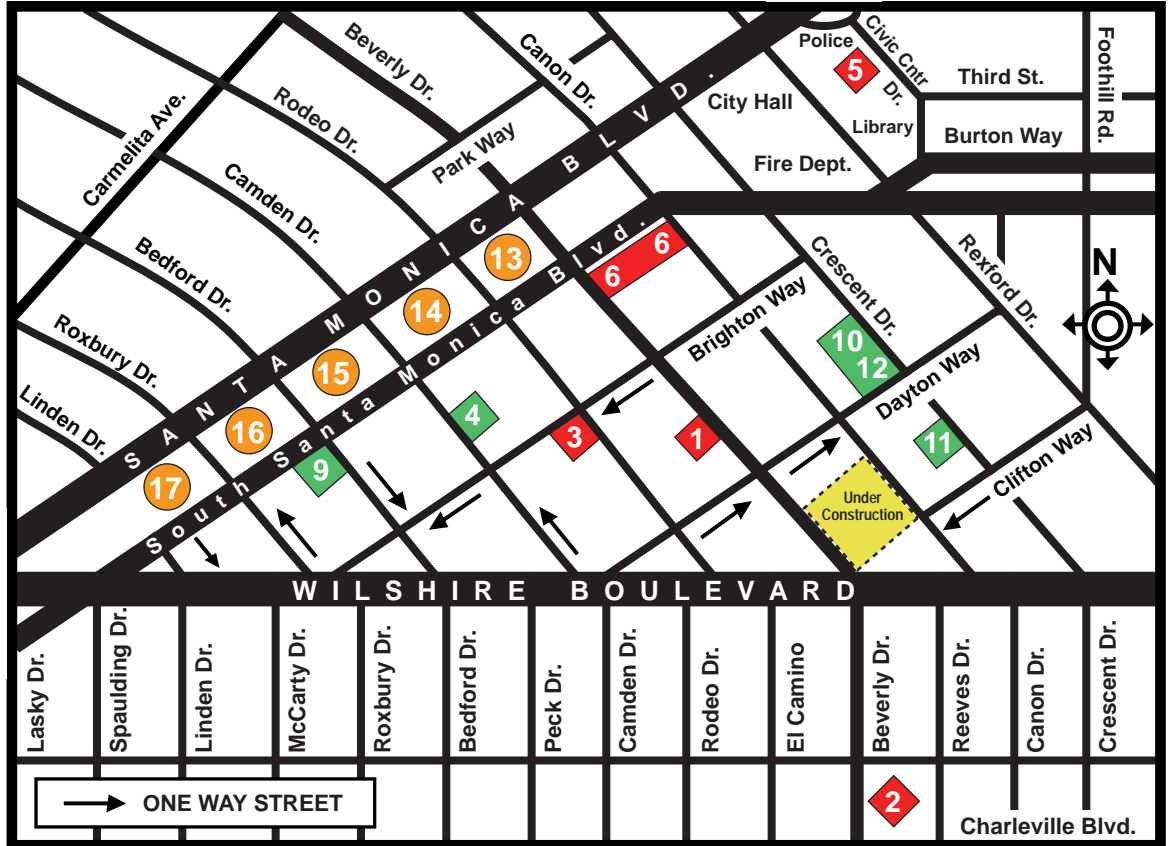

GUIDE TO CITY OF BEVERLY HILLS FREE PARKING

AND OTHER PARKING PROGRAMS

First Two Hours Free Parking

Self Park Structures

-  345 N. Beverly Drive
-  216 S. Beverly Drive
-  9510 Brighton Way
-  450 N. Rexford Drive
-  438 N. Beverly Dr. - 439 N. Canon Dr.
-  321 S. La Cienega Blvd. (not shown on map)

Future Lot (Under Construction)

-  241 N. Canon Dr. - 240 N. Beverly Dr.

First One Hour Free Parking

Self Park Structures

-  440 N. Camden Drive
-  461 N. Bedford Drive
-  333 N. Crescent Drive
-  221 N. Crescent Drive
-  9361 Dayton Way

3 Hour Meter Parking Structures

-  SM-1, 485 N. Beverly Drive
Beverly - Rodeo Drive
-  SM-2, 485 N. Rodeo Drive
Rodeo - Camden Drive
-  SM-3, 485 N. Camden Drive
Camden - Bedford Drive
-  SM-4, 485 N. Beverly Drive
Bedford - Roxbury Drive
-  SM-5, 485 N. Roxbury Drive
Roxbury - Linden Drive